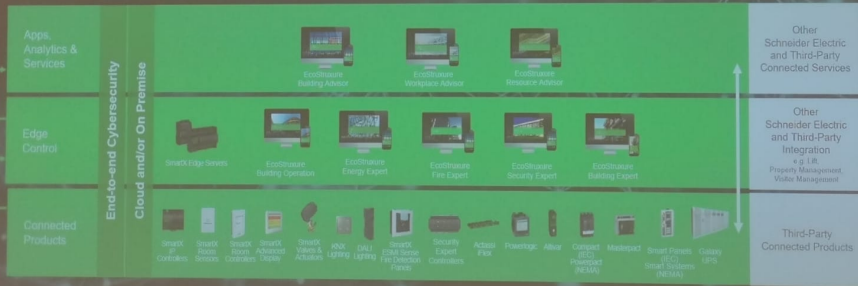

The Open Innovation Platform of Buildings Scalable | Secure | Global

EcoStruxure™ Building
Innovation At Every Level

EcoStruxure™ Architecture

Welcomed to the expansive Schneider office in Copenhagen

By the extremely witty and well humoured facility manager Mr. Jens Ellevang

We were amazed by how open and green the entire office was. We were later introduced to several amazing features of the building and how the several innovations adopted by Schneider have elevated the facility to a B class energy rating, something which is extremely difficult to get by Danish standards.

Mr. Niels Boel was present as the IOT expert and presented to us various products in the Schneider portfolio which cater towards smart solutions for modern needs using Internet of Things such as Smart Room Sensors, Smart Room Controllers, Smart Advanced Displays, PowerLogic and MasterPact. These third party solutions then have a layer on top in the form of Schneider and other Third Party Integrations in the form of Property Management, Visitor Management, etc which provide Edge Control to the Connected Products. Finally, on top of both these layers is the Apps, Analytics and Services layer and all three of them together are bundled together with end to end cybersecurity and are available on the cloud and on the premise.